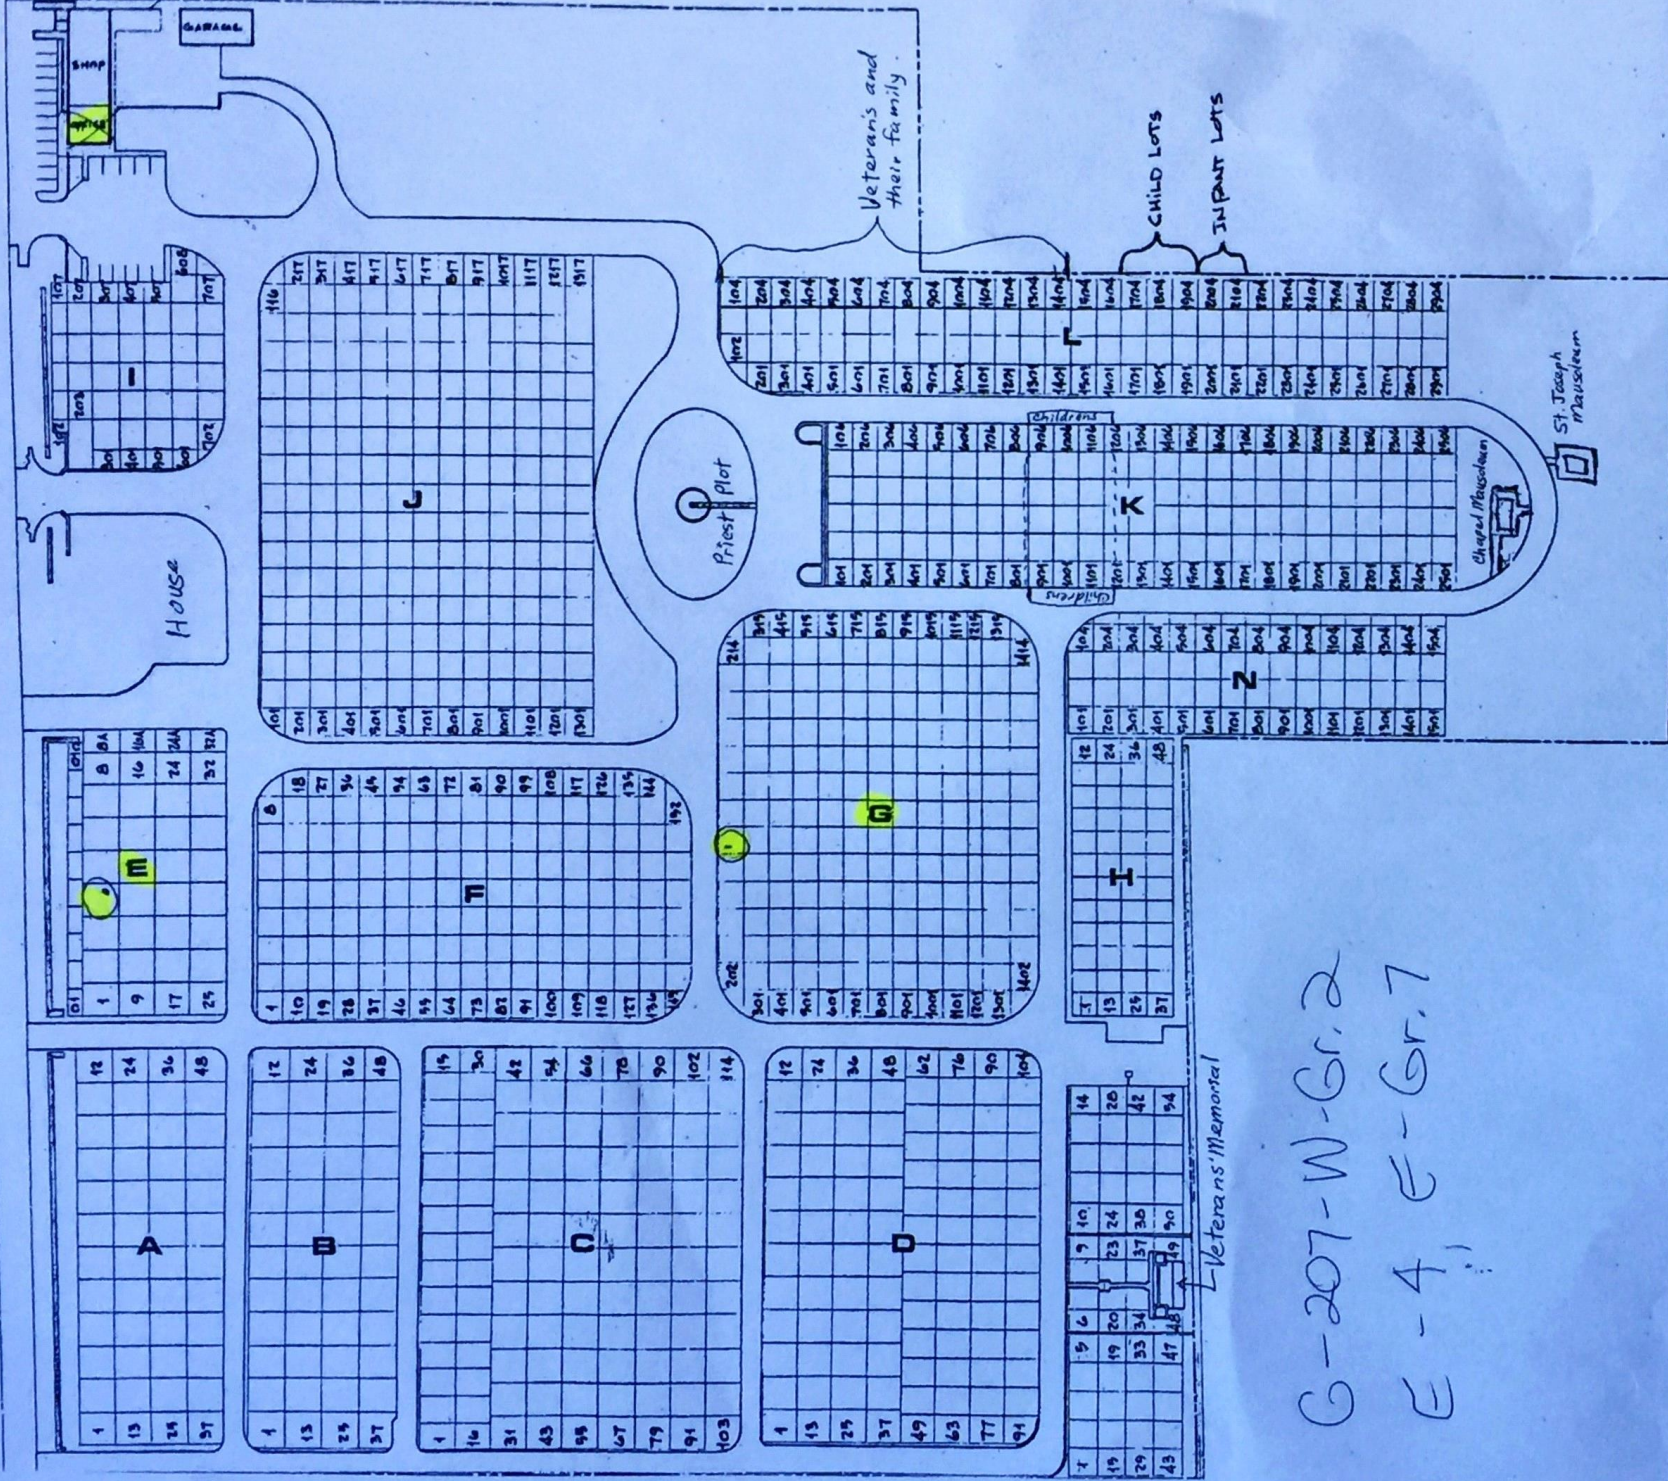

← SOUTH 24th AVENUE

CALVARY CEMETERY

1405 SO. 24th AVE. YAKIMA, WA.

FOUNDED JULY 1803 BY THE CORPORATION OF THE BISHOP OF NISQUALLY - CURRENTLY OWNED AND OPERATED BY THE CORPORATION OF THE CATHOLIC BISHOP OF YAKIMA, WASHINGTON

G-207-W-Gr. 2
E-4, E-Gr. 7

SCALE: 1" = 100'

DATE: FEB. 72
JOB NO.:
DRAWN BY: PLF
ENGINEERING SERVICES BY: PAT FREEMAN & ASSOCIATES
808 N. 63rd AVE. YAKIMA, WA.
PH. (509) 725-7307

SITE PLAN LAYOUT FOR

CALVARY CEMETERY

YAKIMA, WASHINGTON

REVISIONS: